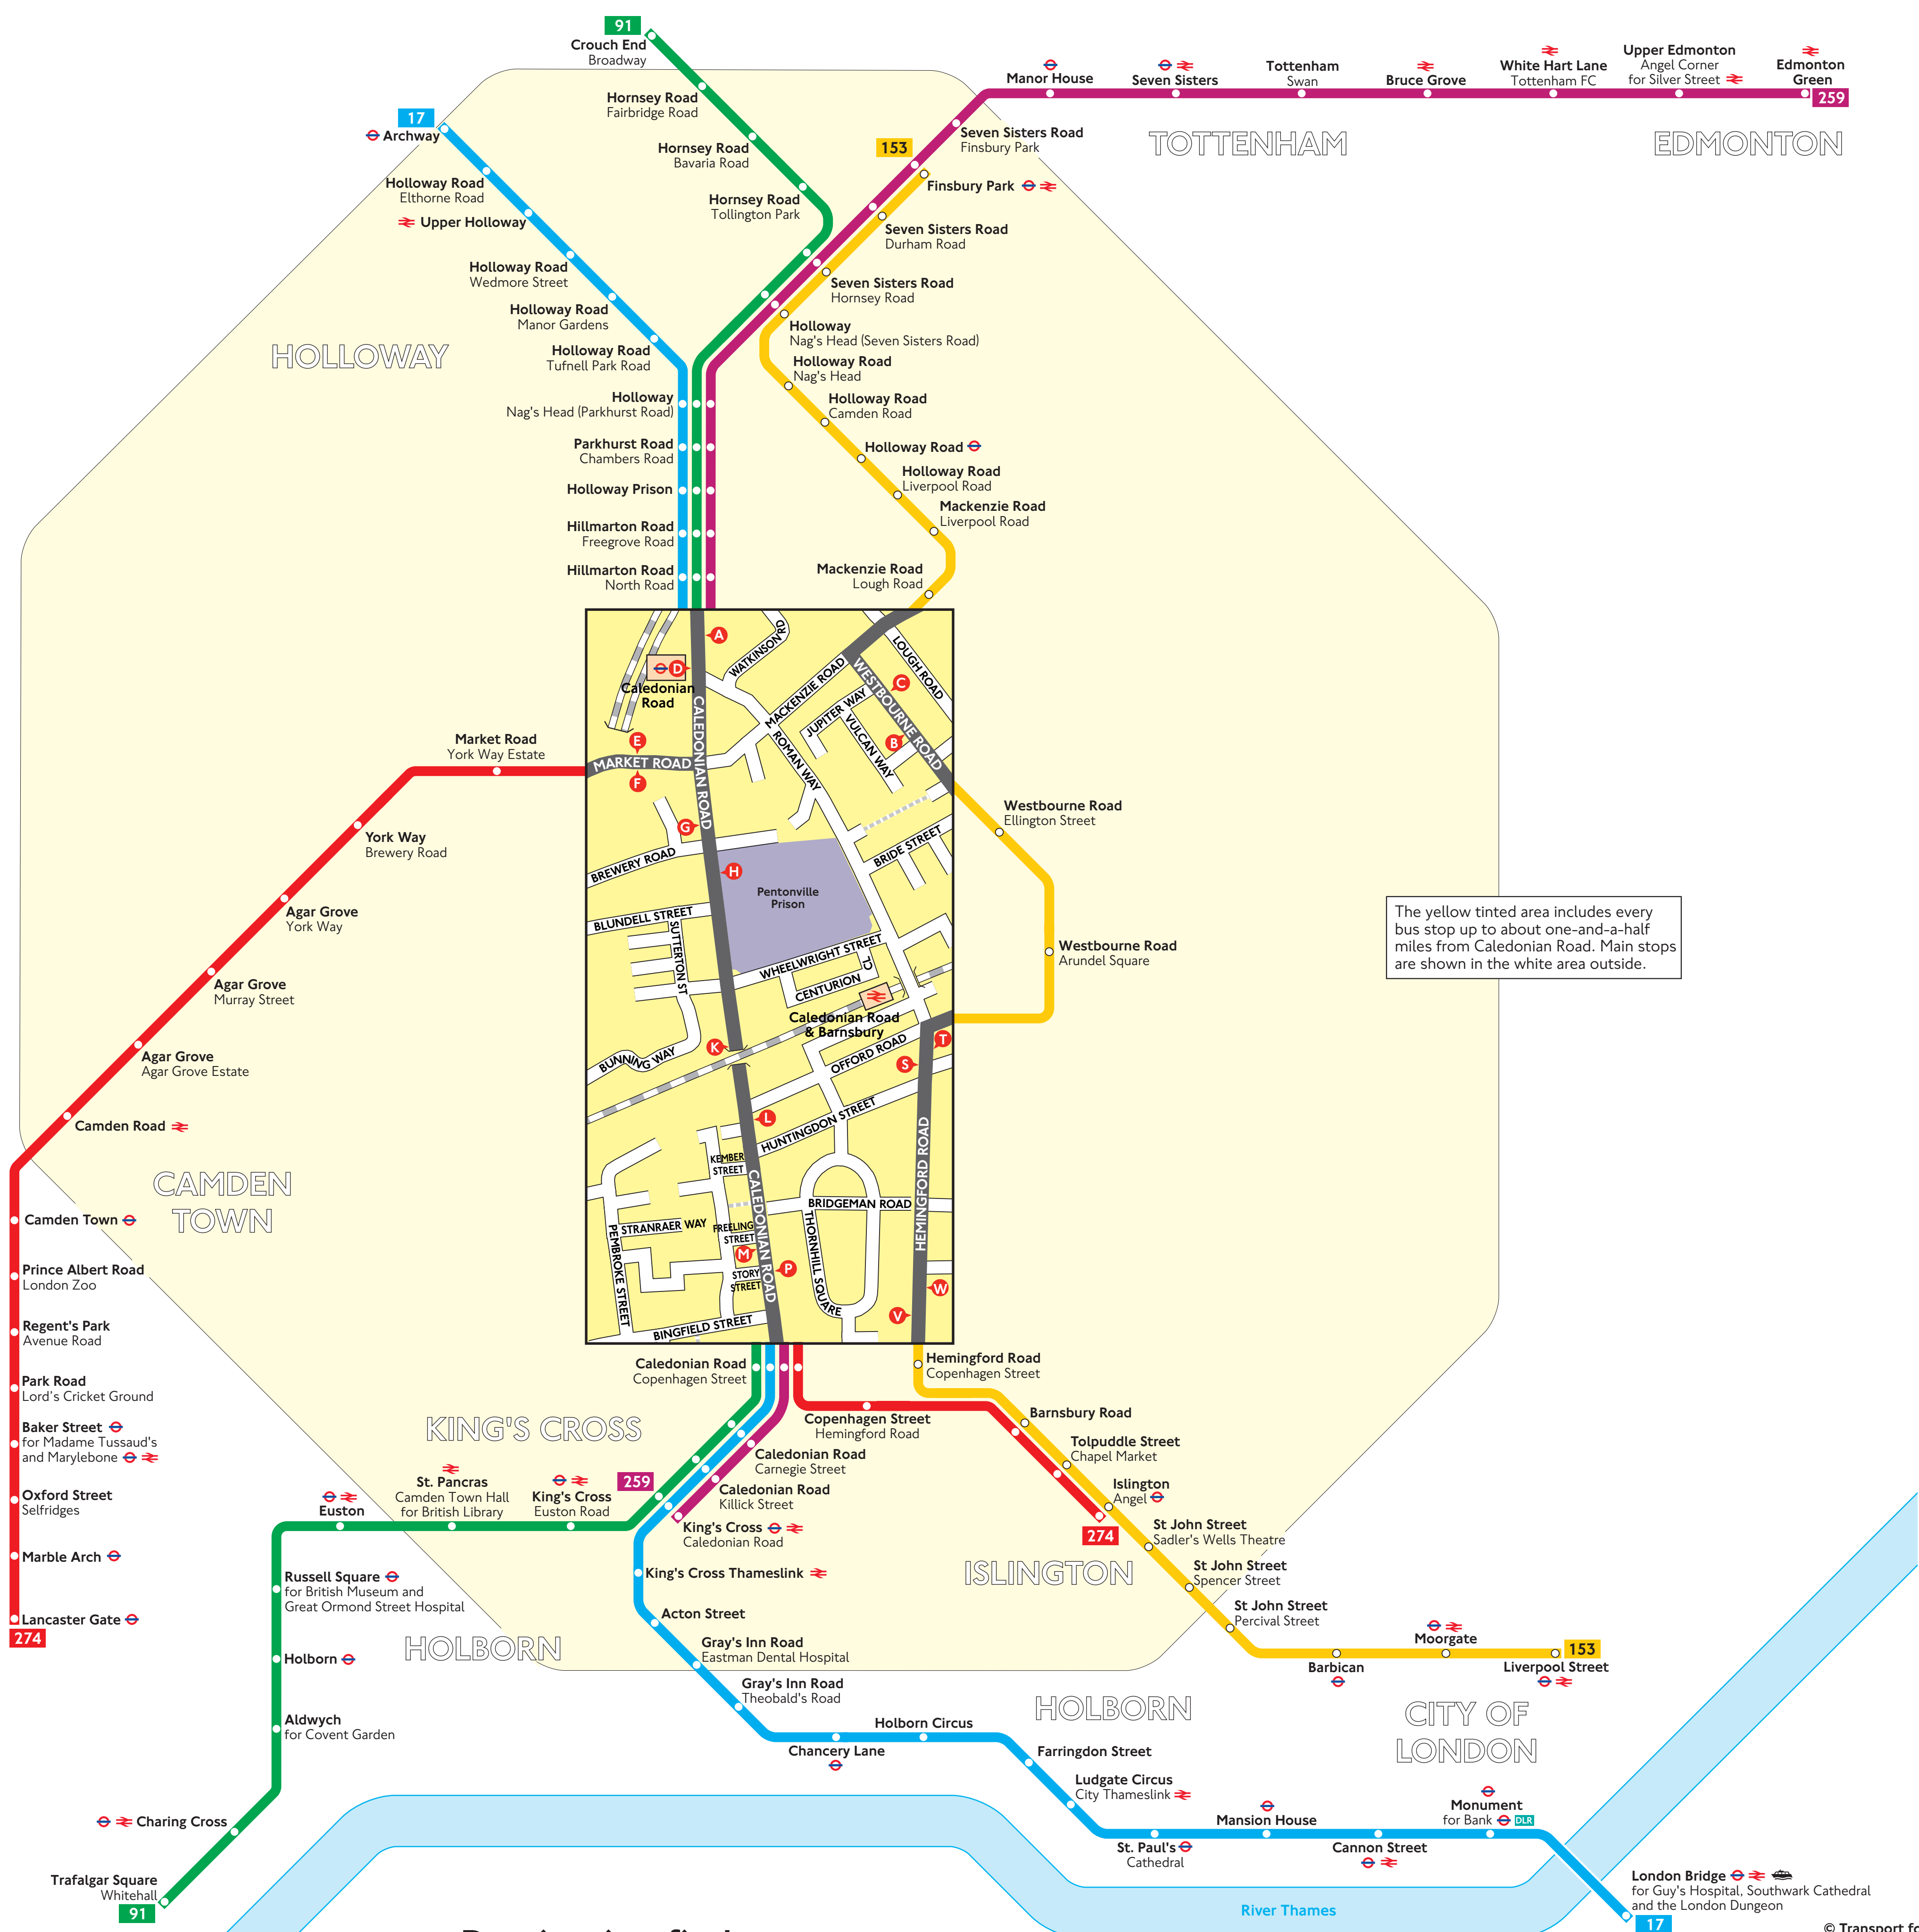

Buses from Caledonian Road

- Key**
- 17 Day buses in black
 - N91 Night buses in blue
 - Connections with Underground
 - Connections with National Rail
 - Connections with Docklands Light Railway
 - Connections with river boats

Red discs show the bus stop you need for your chosen bus service. The disc **A** appears on the top of the bus stop in the street (see map of town centre in centre of diagram).

Route finder

Day buses including 24-hour routes

Bus route	Towards	Bus stops
17	Archway	D G K M
91	Crouch End	D G K M
153	Finsbury Park	B S V
259	Edmonton Green	D G K M
274	King's Cross	A H L P
274	Islington Angel	E H L P
274	Lancaster Gate	F G K M

Night buses

Destination	Bus routes	Bus stops
N		
New Southgate	N91	D G K M
O		
Oakwood	N91	D G K M
Oxford Street Selfridges	274	F G K M
P		
Park Road Lord's Cricket Ground	274	F G K M
Parkhurst Road Chambers Road	17, 91, 259, N91	D G K M
Prince Albert Road London Zoo	274	F G K M
R		
Regent's Park Avenue Road	274	F G K M
Russell Square for British Museum and Great Ormond Street Hospital	91, N91	A H L P
S		
St. John Street	153	C T W
St. Pancras Camden Town Hall	91, N91	A H L P
St. Paul's Cathedral	17	A H L P
Seven Sisters	259	D G K M
Seven Sisters Road Durham Road	153	B S V
	259	D G K M
Seven Sisters Road Finsbury Park	259	D G K M
Seven Sisters Road Hornsey Road	91, 259, N91	D G K M
	153	B S V
Silver Street	259	D G K M
Southgate	N91	D G K M
T		
Tolpuddle Street Chapel Market	153	C T W
	274	E H L P
Tottenham Swan	259	D G K M
Trafalgar Square Whitehall	91, N91	A H L P
Turnpike Lane	N91	D G K M
U		
Upper Edmonton Angel Corner for Silver Street	259	D G K M
Upper Holloway	17	D G K M
W		
Westbourne Road	153	C S V
White Hart Lane Tottenham FC	259	D G K M
Wood Green	N91	D G K M
Y		
York Way	274	F G K M